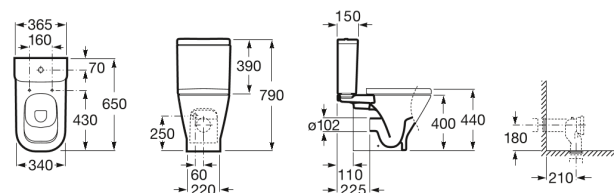

THE GAP

Vitreous china close-coupled WC with horizontal outlet

DIMENSIONS

Length	365 mm
Width	650 mm
Height	790 mm

COLOURS AND FINISHES

00 White

PRICE (VAT INCLUDED)

£222.26

TECHNICAL DRAWINGS

FEATURES

- Flushing system: Washdown
- Installation type: Floor-standing
- Outlet type: Horizontal
- Shape: Square

COMPATIBLE WITH

Dual flush 4,5/3L WC cistern complete with bottom inlet